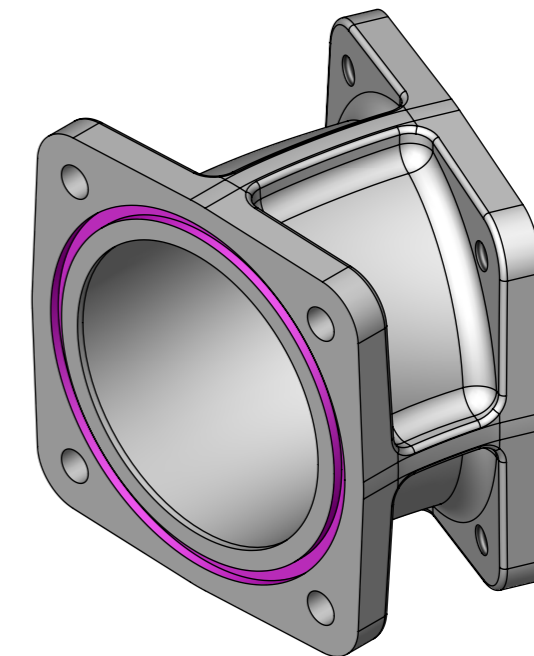

SCSxx_22.5 - 22.5 DEG ELBOW

Engineered to win

A CAST ALUMINIUM SPACER THAT CURVES THROUGH AN ANGLE OF 22.5 DEGREES.

42MM BORE SKU: SCS42_22.5

45MM BORE SKU: SCS45_22.5

48MM BORE SKU: SCS48_22.5

Frame: 1 of 1