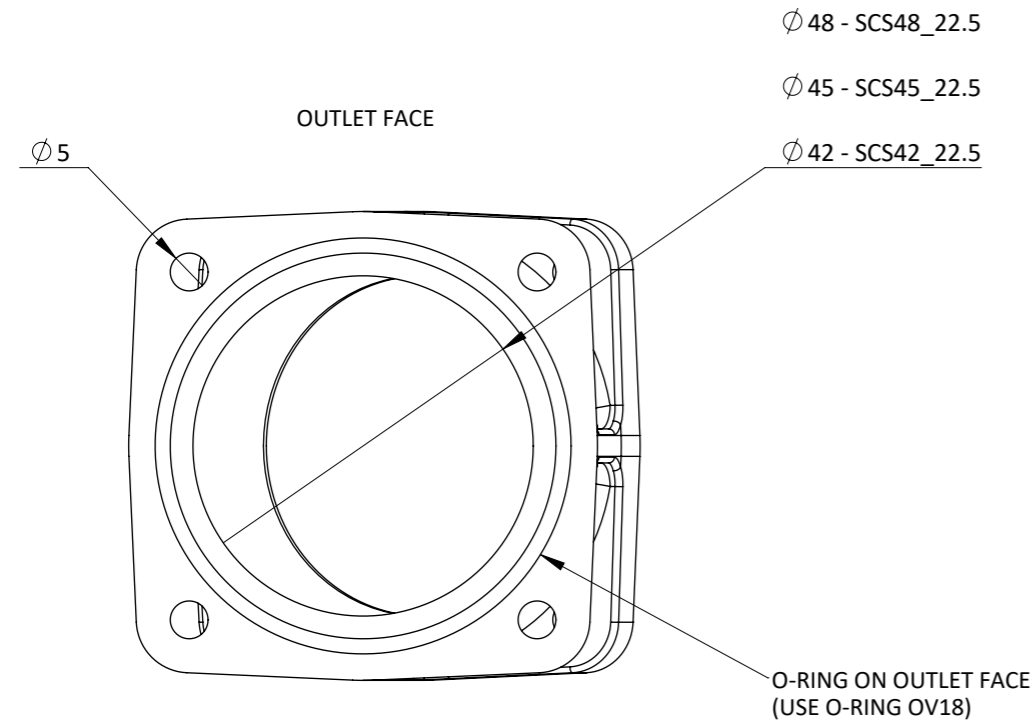

SCSxx_22.5 - 22.5 DEG ELBOW

Engineered to win

A CAST ALUMINIUM SPACER THAT CURVES THROUGH AN ANGLE OF 22.5 DEGREES.

42MM BORE SKU: SCS42_22.5

45MM BORE SKU: SCS45_22.5

48MM BORE SKU: SCS48_22.5

Frame: 1 of 1