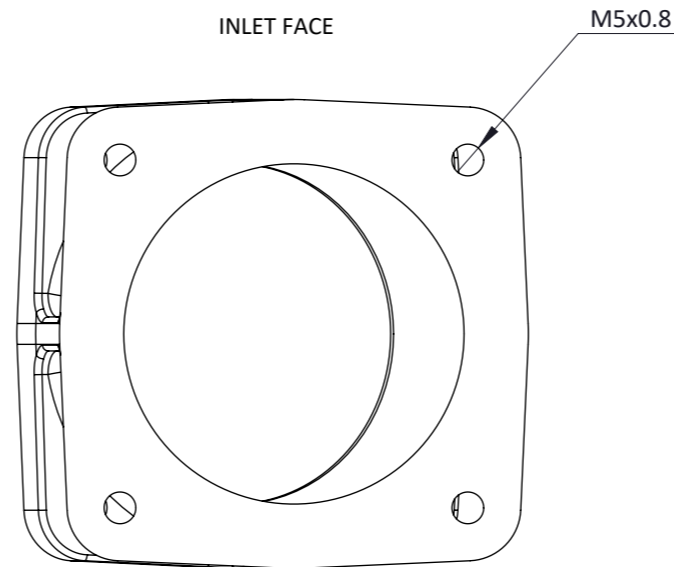

SCSxx_22.5 - 22.5 DEG ELBOW

Engineered to win

A CAST ALUMINIUM SPACER THAT CURVES THROUGH AN ANGLE OF 22.5 DEGREES.

42MM BORE SKU: SCS42_22.5

45MM BORE SKU: SCS45_22.5

48MM BORE SKU: SCS48_22.5

Frame: 1 of 1