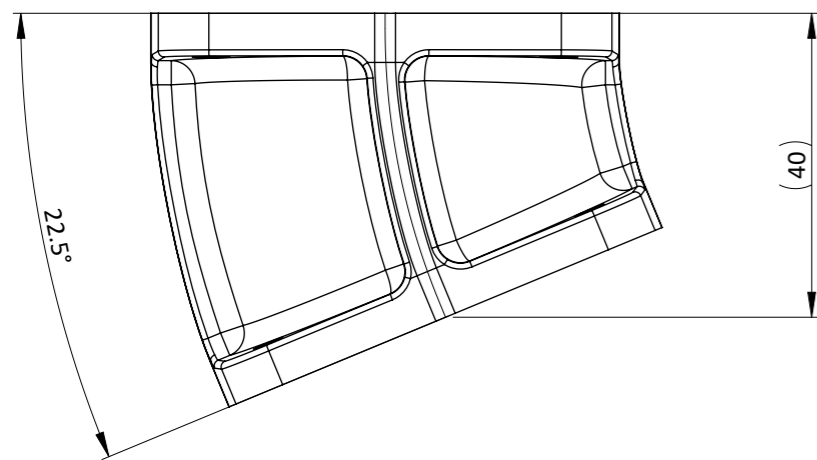

SCSxx_22.5 - 22.5 DEG ELBOW

Engineered to win

A CAST ALUMINIUM SPACER THAT CURVES THROUGH AN ANGLE OF 22.5 DEGREES.

42MM BORE SKU: SCS42_22.5

45MM BORE SKU: SCS45_22.5

48MM BORE SKU: SCS48_22.5

Frame: 1 of 1