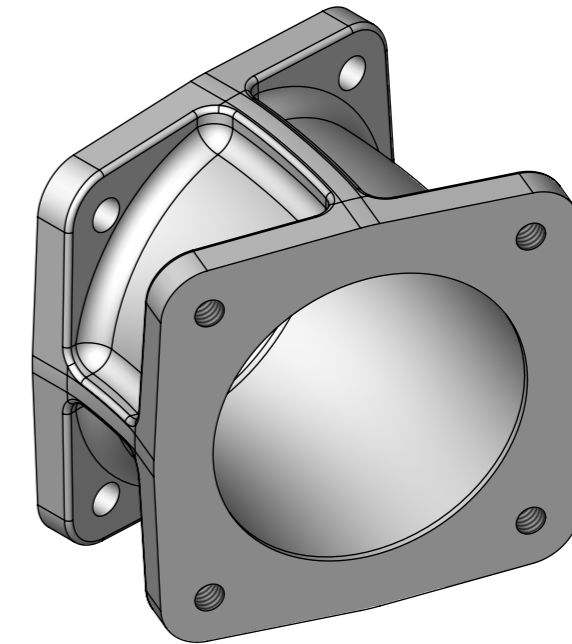

SCSxx_22.5 - 22.5 DEG ELBOW

Engineered to win

A CAST ALUMINIUM SPACER THAT CURVES THROUGH AN ANGLE OF 22.5 DEGREES.

42MM BORE SKU: SCS42_22.5

45MM BORE SKU: SCS45_22.5

48MM BORE SKU: SCS48_22.5

Frame: 1 of 1