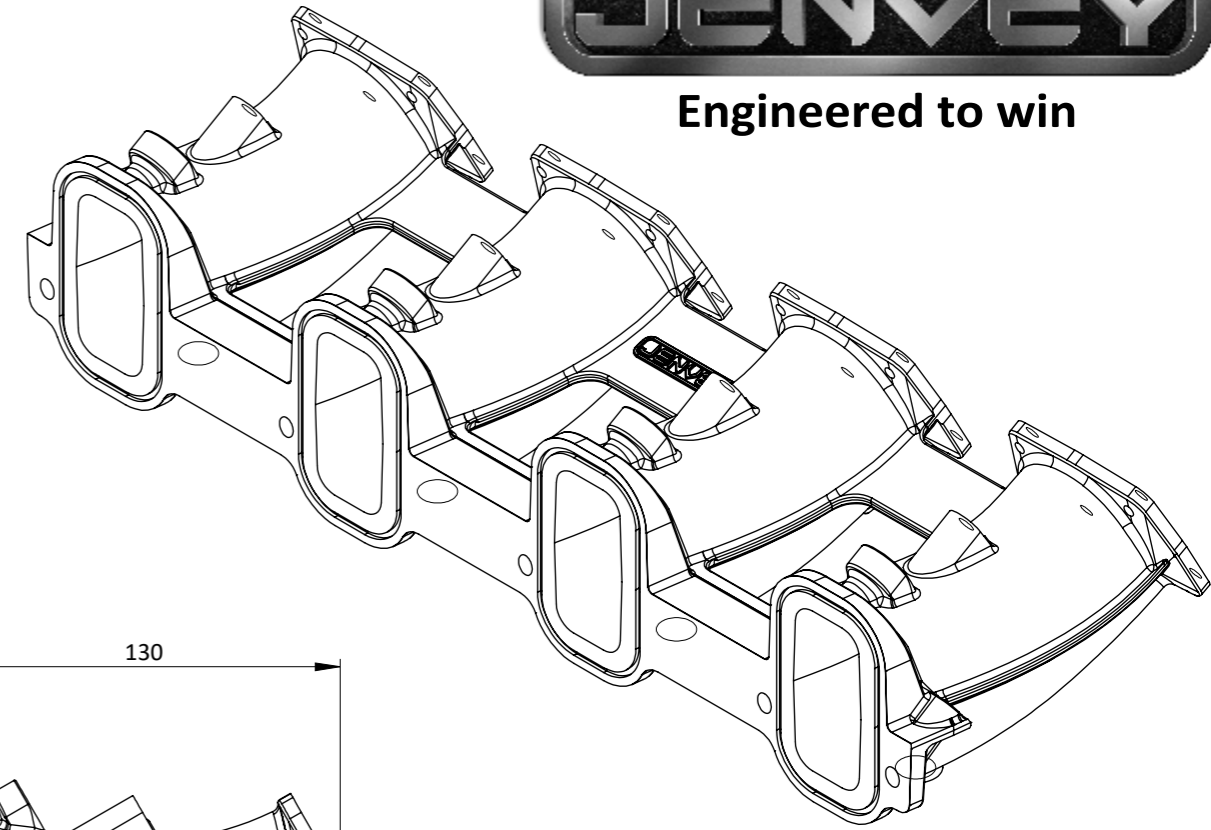

MCT04-WEB - LS3 DOWNDRAFT

Engineered to win

Frame: 1 of 1

Version: 6

Tel 01746 768810

Web WWW.JENVEY.CO.UK

© JENVEY DYNAMICS LTD. 2015