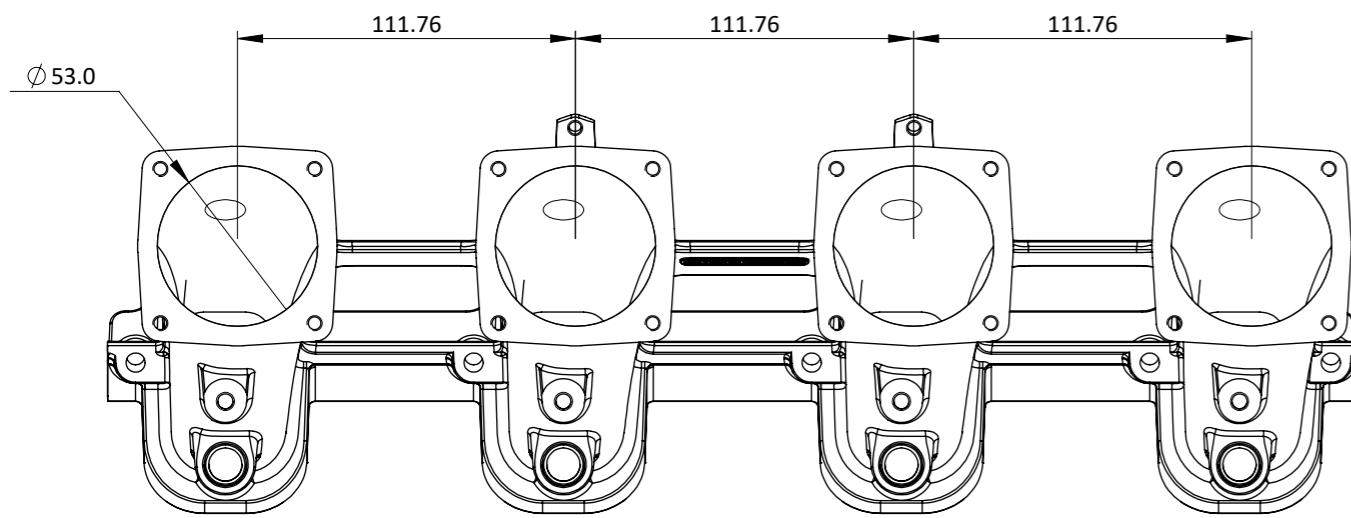

MCT04-WEB - LS3 DOWNDRAFT

Engineered to win

Frame: 1 of 1

Version: 6

Tel 01746 768810

Web WWW.JENVEY.CO.UK

© JENVEY DYNAMICS LTD. 2015