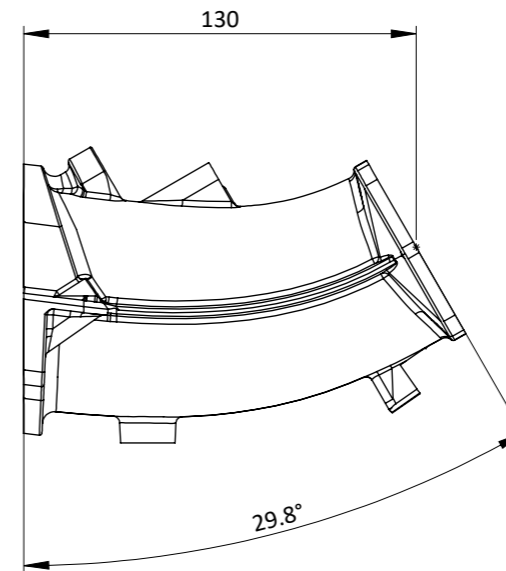

MCT04-WEB - LS3 DOWNDRAFT

Engineered to win

Frame: 1 of 1

Version: 6

Tel 01746 768810

Web WWW.JENVEY.CO.UK

© JENVEY DYNAMICS LTD. 2015