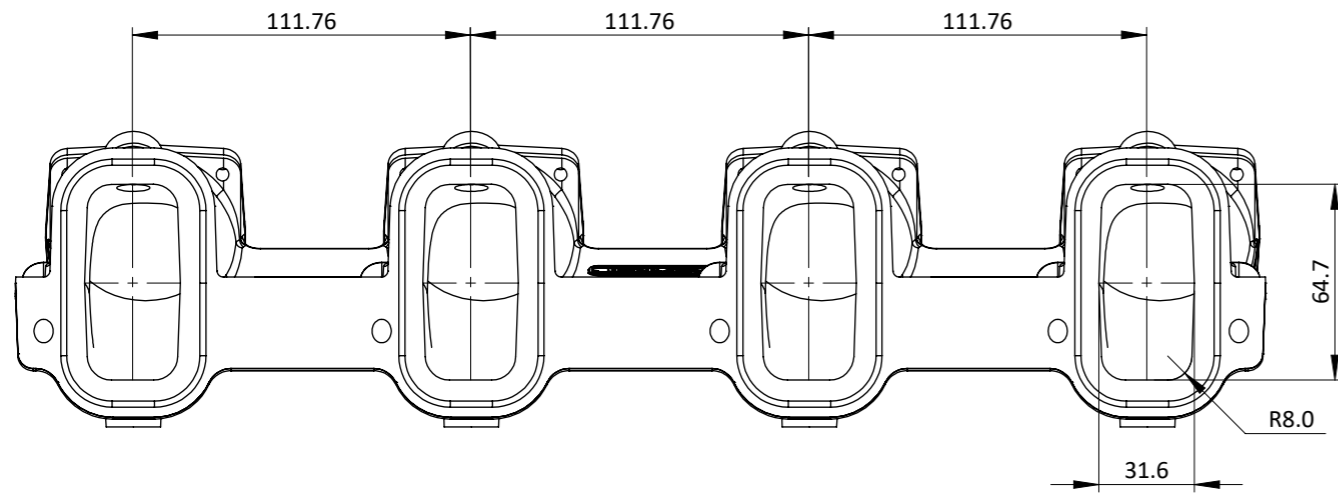

MCT04-WEB - LS3 DOWNDRAFT

Engineered to win

Frame: 1 of 1

Version: 6

Tel 01746 768810

Web WWW.JENVEY.CO.UK

© JENVEY DYNAMICS LTD. 2015